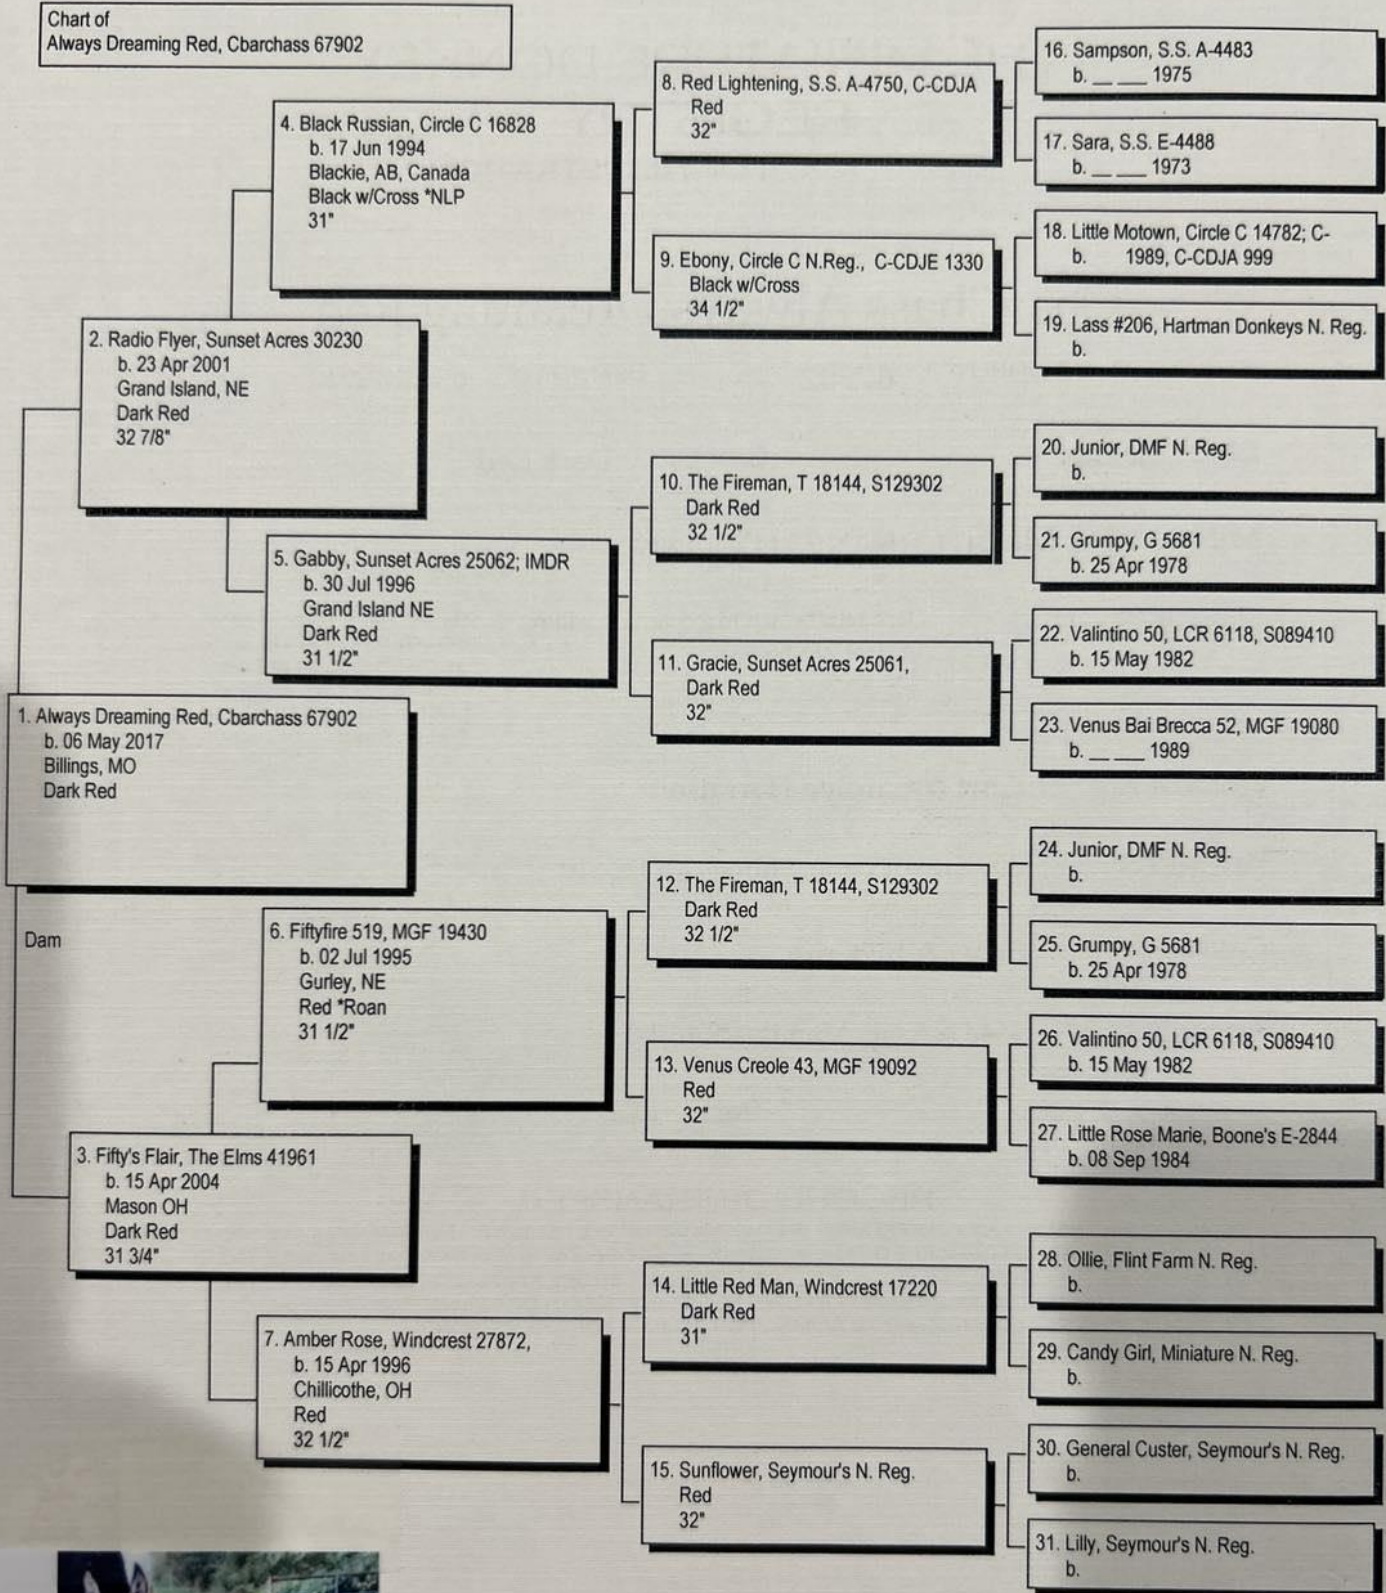

Pedigree

Chart #1

The American Donkey and Mule Society  
 P.O. Box 1210, Lewisville, TX 75067 (972) 219-0781  
 The American Donkey and Mule Society is not responsible  
 for errors in information submitted to the registry.